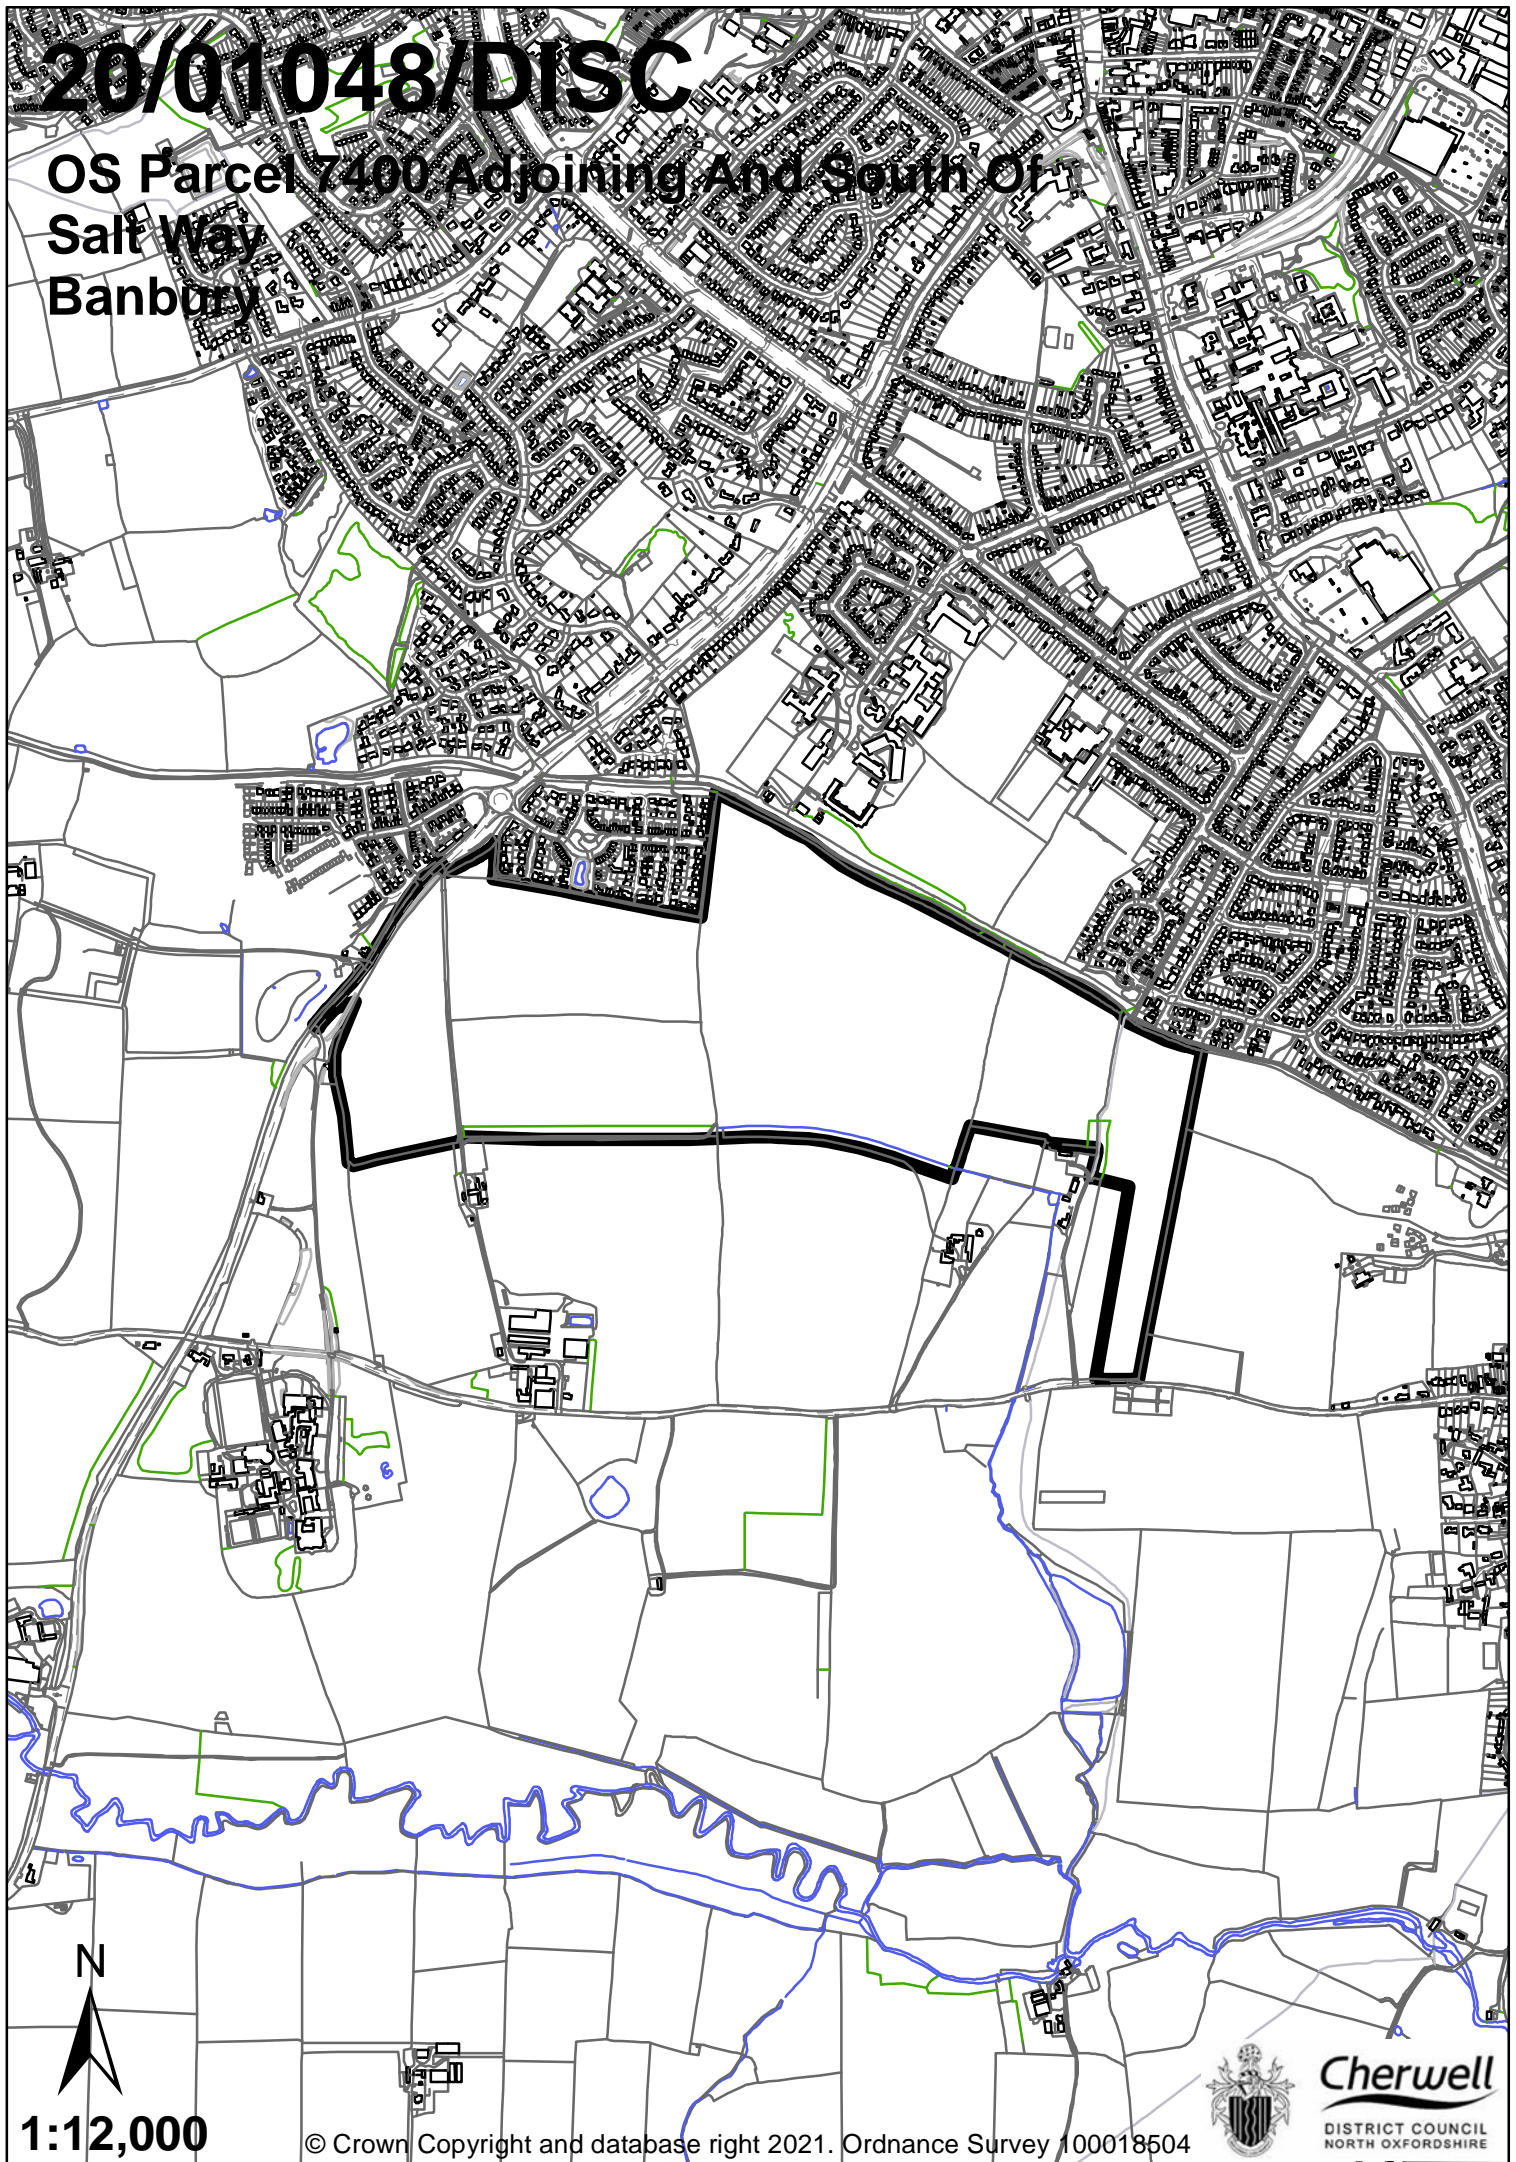

20/01048/DISC

OS Parcel 7400 Adjoining And South Of Salt Way Banbury

1:12,000

© Crown Copyright and database right 2021. Ordnance Survey 100018504

Cherwell
DISTRICT COUNCIL
NORTH OXFORDSHIRE